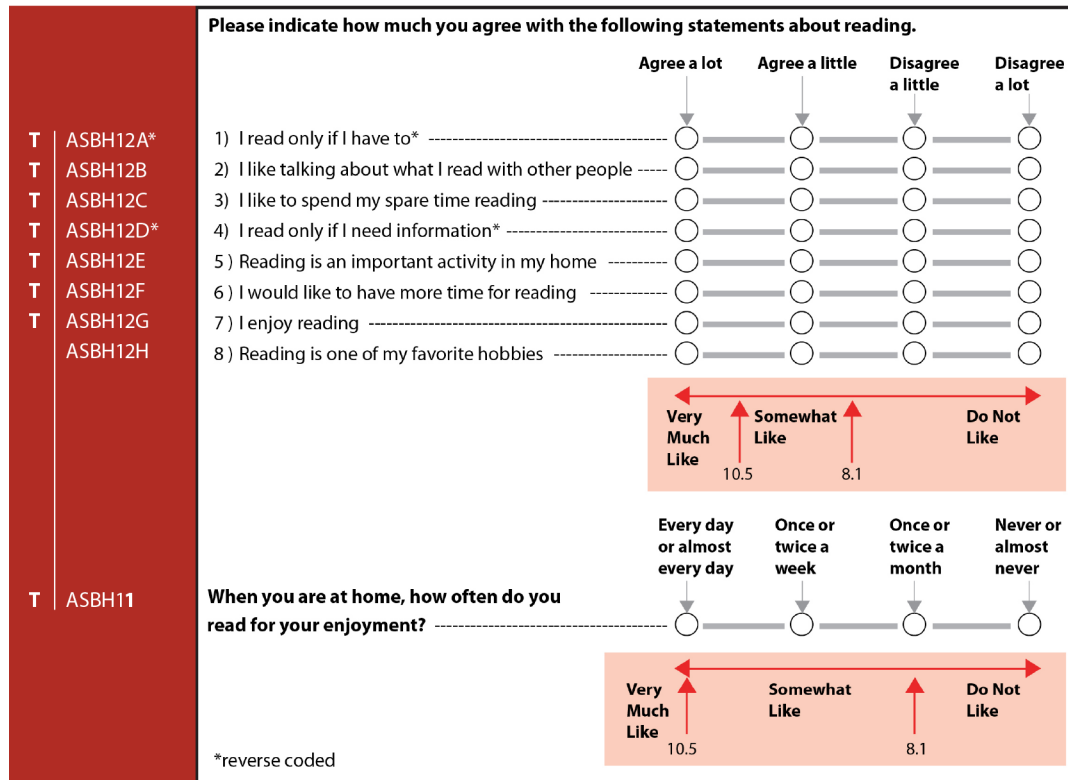

Exhibit 14.5: Items in the PIRLS 2016 *Parents Like Reading* Trend Scale

T Trend item—item was included in the same scale in PIRLS 2011 and was used for linking the PIRLS 2011 and PIRLS 2016 scales.